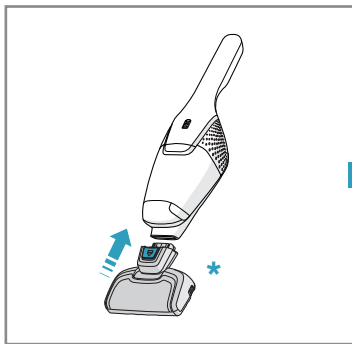

4h

100%

- FULLY CHARGED
- 75-100%
- 50-75%
- 25-50%
- RECHARGING NEEDED

**Min Mode** **Max Mode**

~ 45 min ~ 16 min

**PUSH**

Max → → Min

**Car Kit**  
KIT 360+  
PNC: 900 168 340