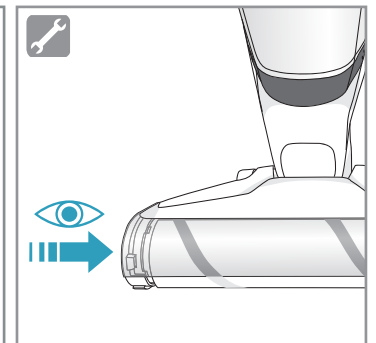

4h

100%

- FULLY CHARGED
- 75-100%
- 50-75%
- 25-50%
- RECHARGING NEEDED

**Min Mode** **Max Mode**

~ 45 min ~ 16 min

**PUSH**

Max → → Min

**Car Kit**  
KIT 360+  
PNC: 900 168 340