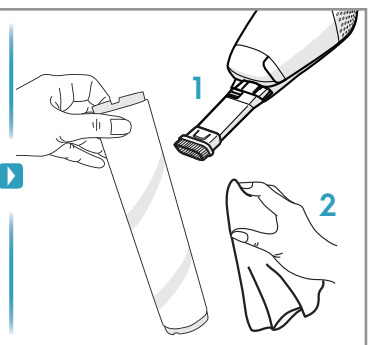

4h

100%

- FULLY CHARGED
- 75-100%
- 50-75%
- 25-50%
- RECHARGING NEEDED

**Min Mode** **Max Mode**

~ 45 min ~ 16 min

**PUSH**

Max → → Min

**Car Kit**  
KIT 360+  
PNC: 900 168 340