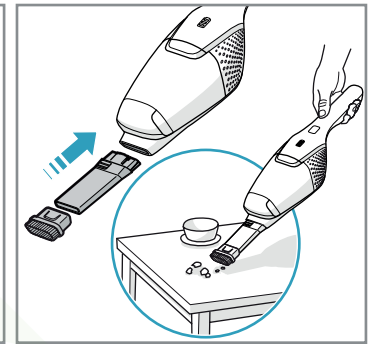

4h

100%

- FULLY CHARGED
- 75-100%
- 50-75%
- 25-50%
- RECHARGING NEEDED

**Min Mode** **Max Mode**

~ 45 min ~ 16 min

**PUSH**

Max → → Min

**Car Kit**  
KIT 360+  
PNC: 900 168 340