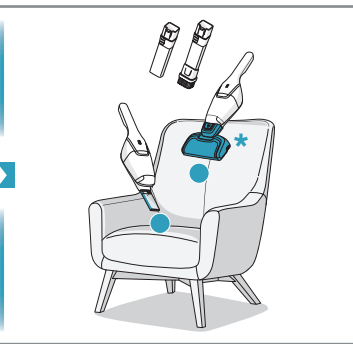

4h

100%

- FULLY CHARGED
- 75-100%
- 50-75%
- 25-50%
- RECHARGING NEEDED

**Min Mode** **Max Mode**

~ 45 min ~ 16 min

**PUSH**

Max → → Min

**Car Kit**  
KIT 360+  
PNC: 900 168 340