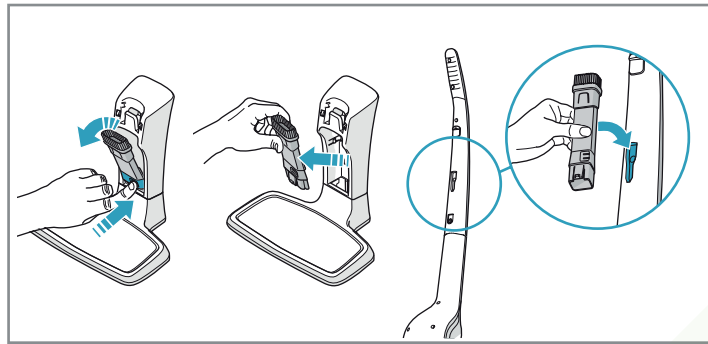

4h

100%

- FULLY CHARGED
- 75-100%
- 50-75%
- 25-50%
- RECHARGING NEEDED

**Min Mode** **Max Mode**

~ 45 min ~ 16 min

**PUSH**

Max → → Min

**Car Kit**  
KIT 360+  
PNC: 900 168 340