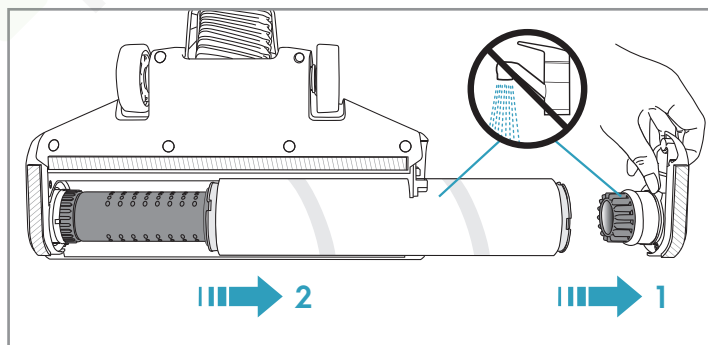

4h

100%

- FULLY CHARGED
- 75-100%
- 50-75%
- 25-50%
- RECHARGING NEEDED

**Min Mode** **Max Mode**

~ 45 min ~ 16 min

**PUSH**

Max → → Min

**Car Kit**  
KIT 360+  
PNC: 900 168 340