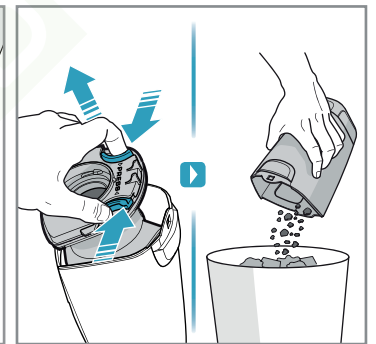

4h

100%

- FULLY CHARGED
- 75-100%
- 50-75%
- 25-50%
- RECHARGING NEEDED

**Min Mode** **Max Mode**

~ 45 min ~ 16 min

**PUSH**

Max → → Min

**Car Kit**  
KIT 360+  
PNC: 900 168 340