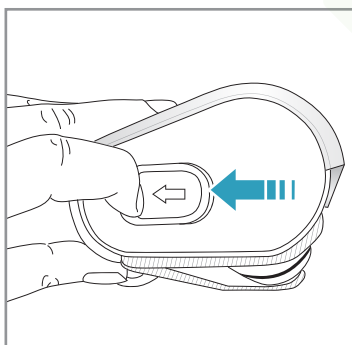

4h

100%

- FULLY CHARGED
- 75-100%
- 50-75%
- 25-50%
- RECHARGING NEEDED

**Min Mode** **Max Mode**

~ 45 min ~ 16 min

**PUSH**

Max → → Min

**Car Kit**  
KIT 360+  
PNC: 900 168 340