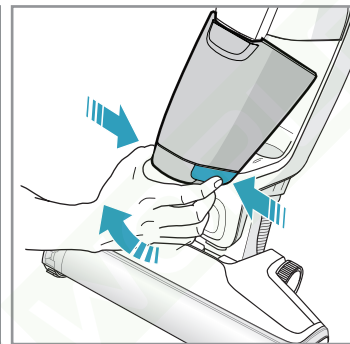

4h

100%

- FULLY CHARGED
- 75-100%
- 50-75%
- 25-50%
- RECHARGING NEEDED

**Min Mode** **Max Mode**

~ 45 min ~ 16 min

**PUSH**

Max → → Min

**Car Kit**  
KIT 360+  
PNC: 900 168 340