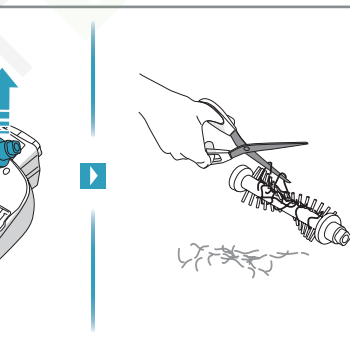

4h

100%

- FULLY CHARGED
- 75-100%
- 50-75%
- 25-50%
- RECHARGING NEEDED

**Min Mode** **Max Mode**

~ 45 min ~ 16 min

**PUSH**

Max → → Min

**Car Kit**  
KIT 360+  
PNC: 900 168 340